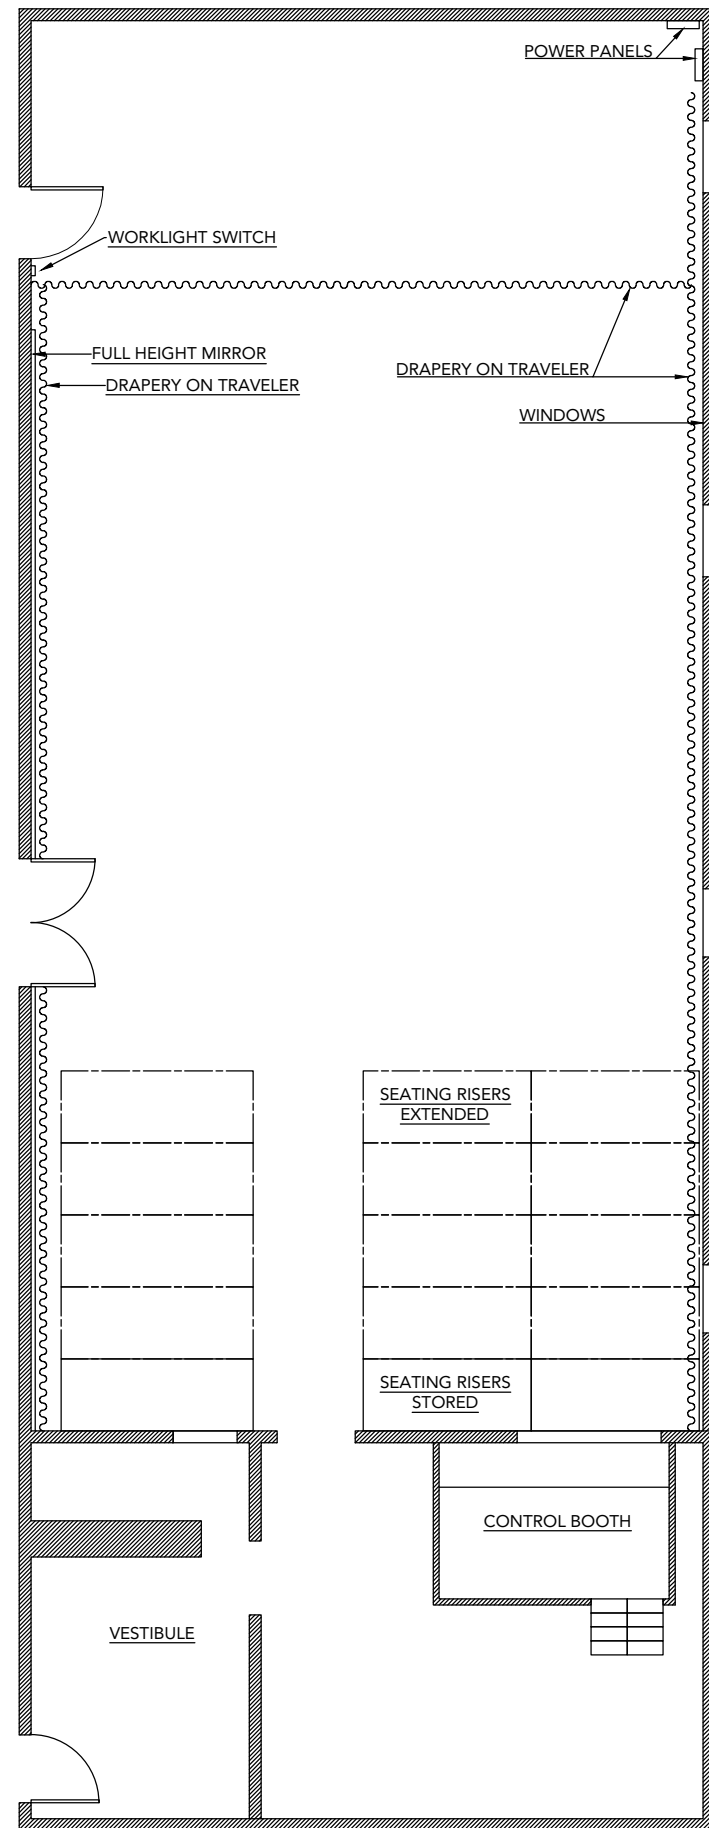

GROUND PLAN

LIGHTING GRID AND REFLECTED CEILING PLAN

THEATRE 4	
GROUND & CEILING PLAN	
DRAFTED: RADIN	PLATE #:
	1.00
PLATE SIZE: 11X17	
2/15/2017 1:51 AM	SCALE: 1/8" = 1'-0"