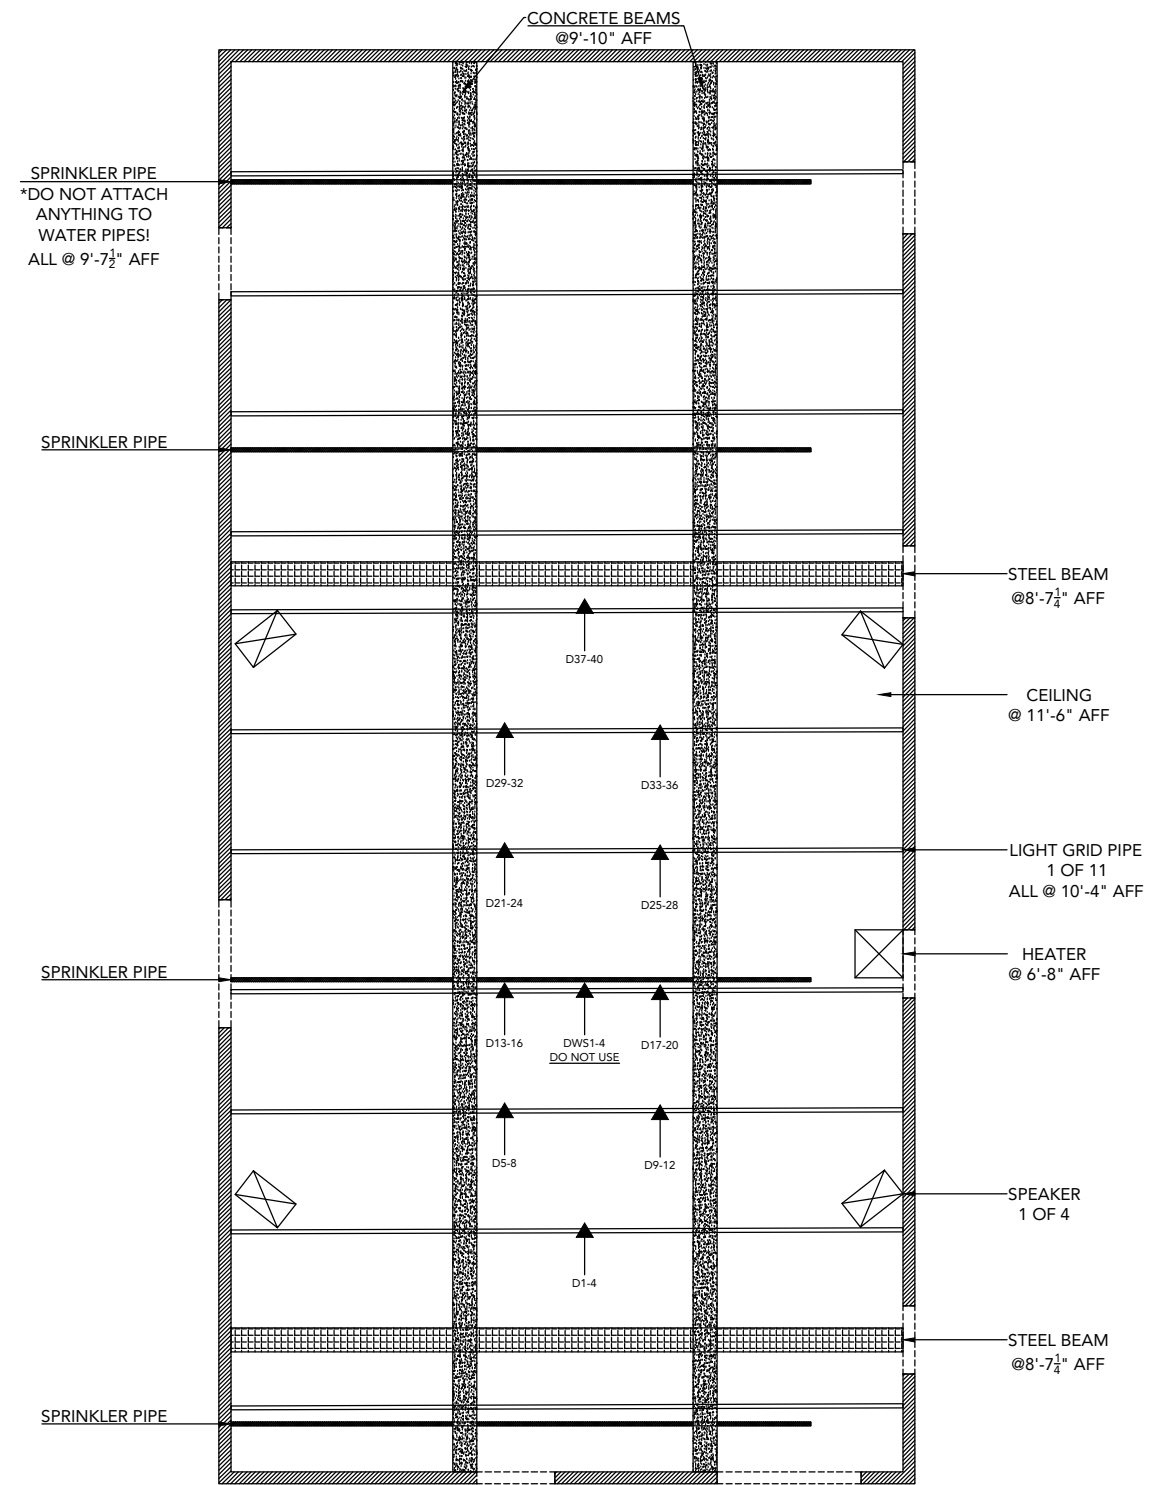

GROUND PLAN

LIGHTING GRID AND REFLECTED CEILING PLAN

THEATRE 4	
GROUND & CEILING PLAN	
DRAFTED: RADIN	PLATE #:
	1.00
PLATE SIZE: 11X17	
2/15/2017 1:51 AM	SCALE: 1/8" = 1'-0"