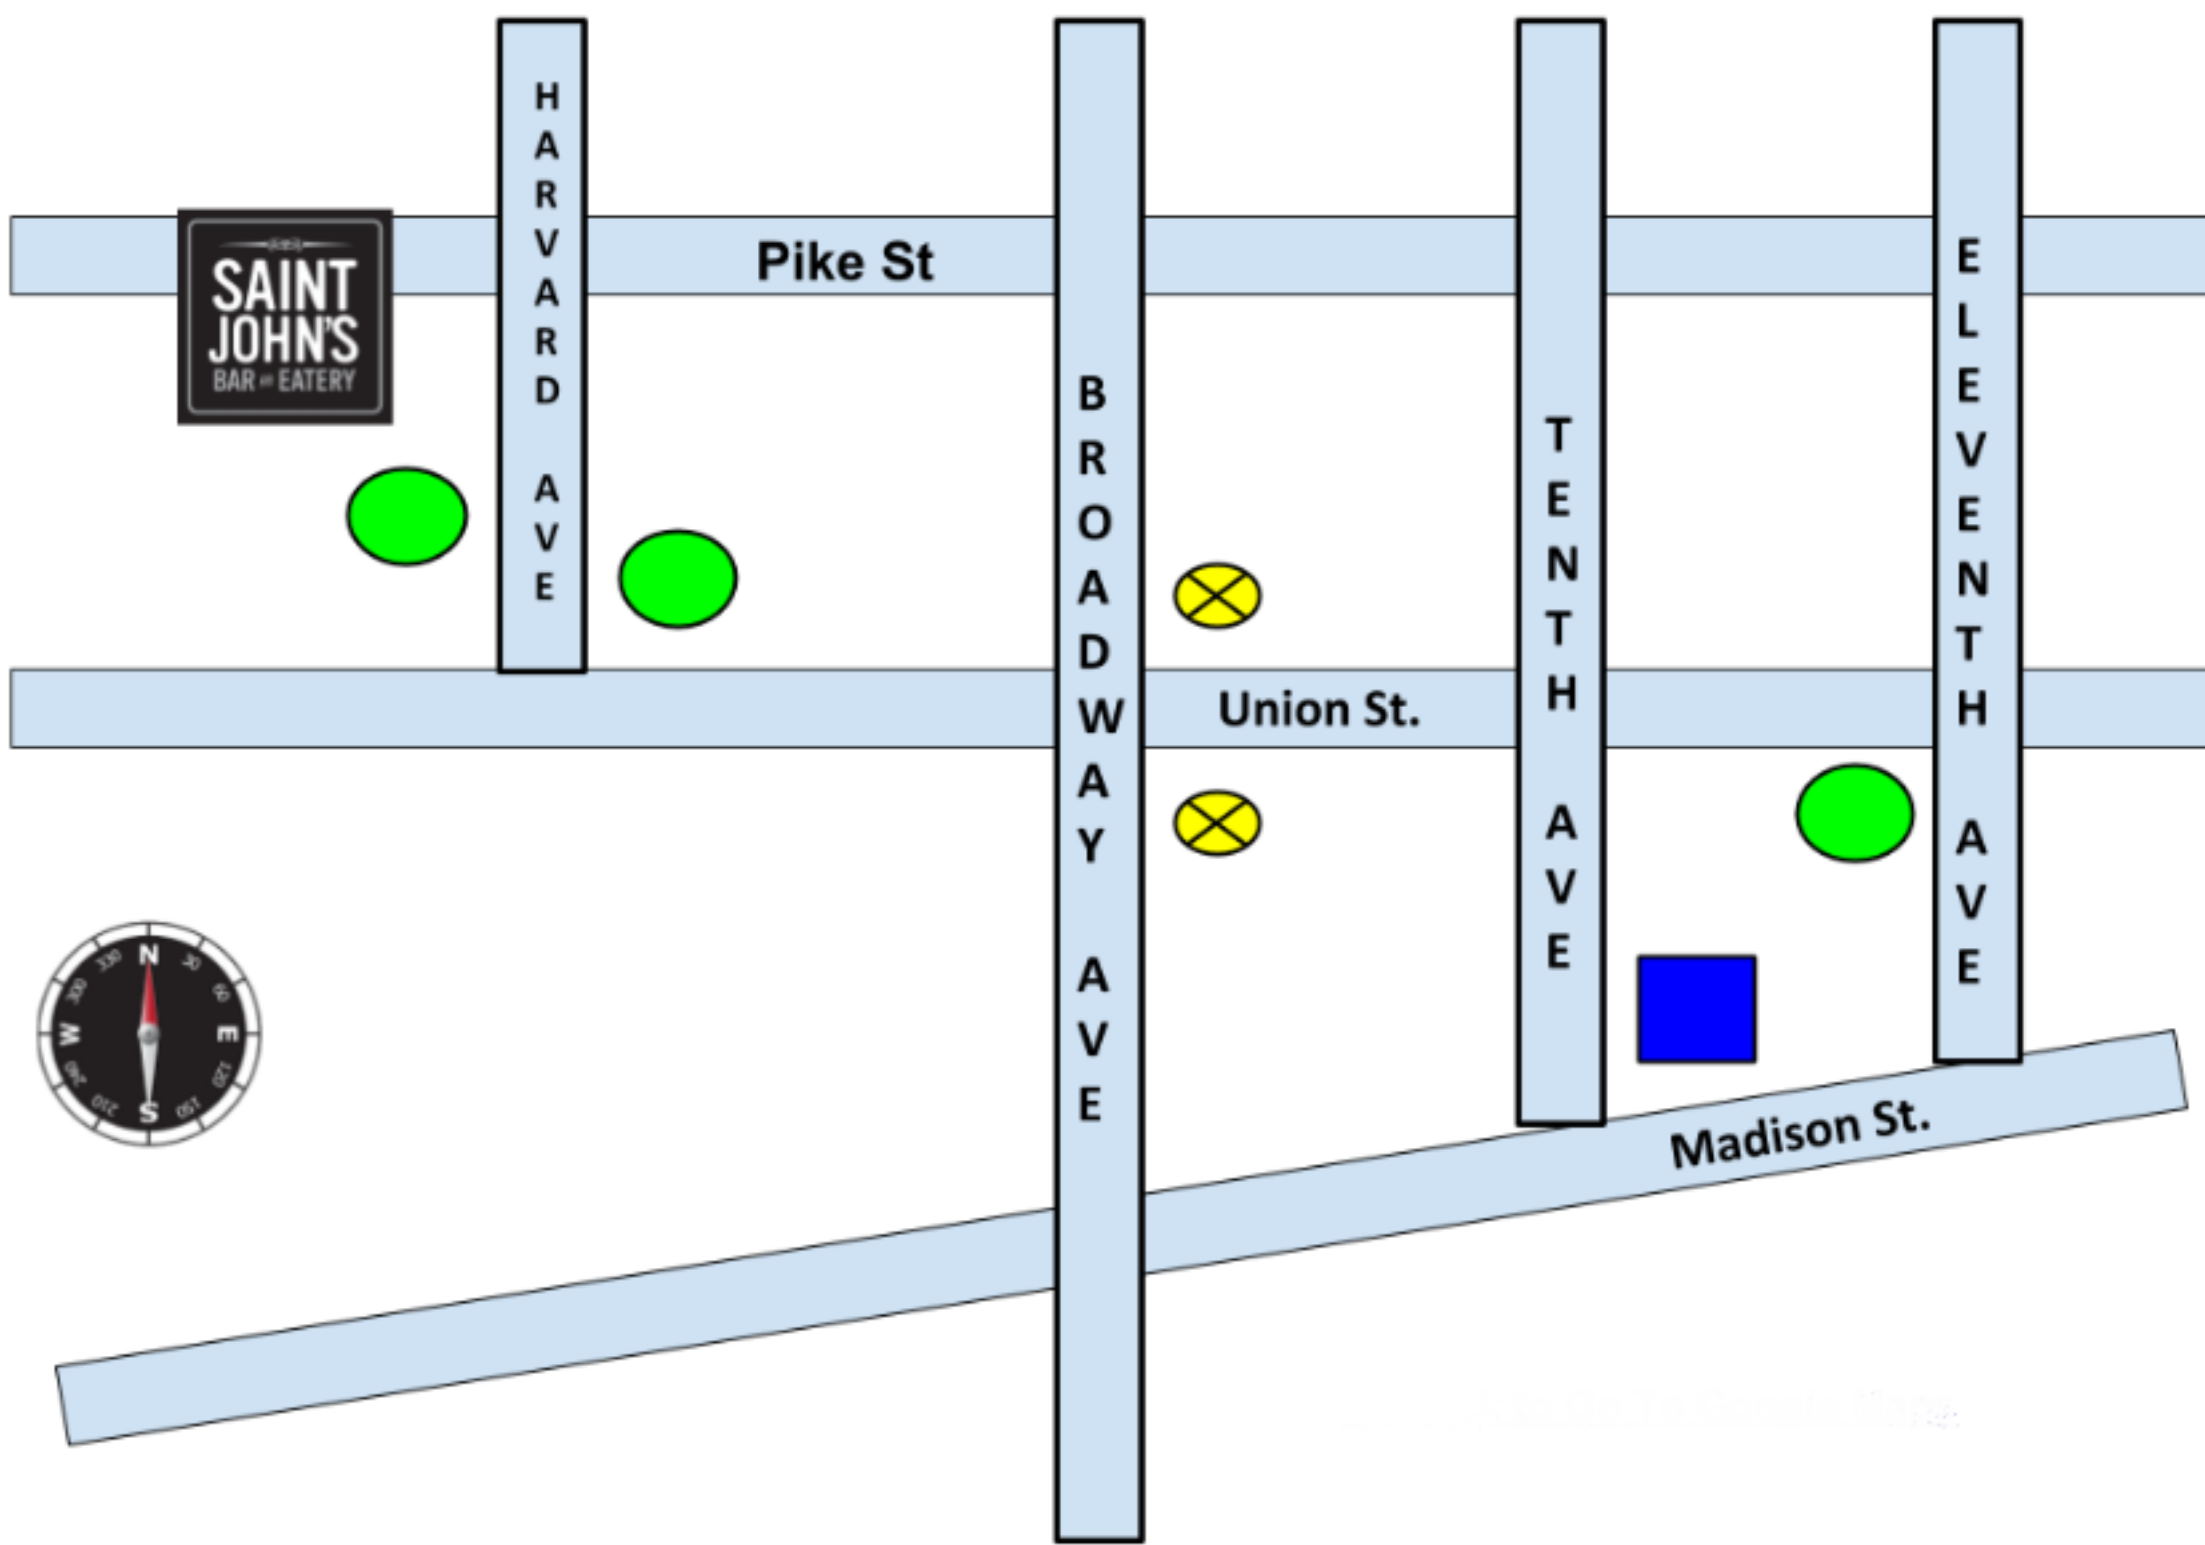

seattle Fringefest 2017

Capitol Hill Map

-  Eclectic Theater Venue
1214 10th Ave. Seattle, WA 98122
-  #2 Bus Stop
-  Paid Parking Lot
-  Saint John's Bar & Eatery (21+)
719 E. Pike St. Seattle, WA 98122

Metered Street Parking is Limited (With A Credit Card)

seattle Fringefest 2017

Seattle Center Map

-  Seattle Center Armory
305 Harrison St. Seattle, WA 98103
Theatre Puget Sound Venues
-  #2 Bus Stop (not shown) on 1st Ave N. + Roy St.
-  Paid Parking Lot
-  Solo Bar
200 Roy St Seattle, WA 98103