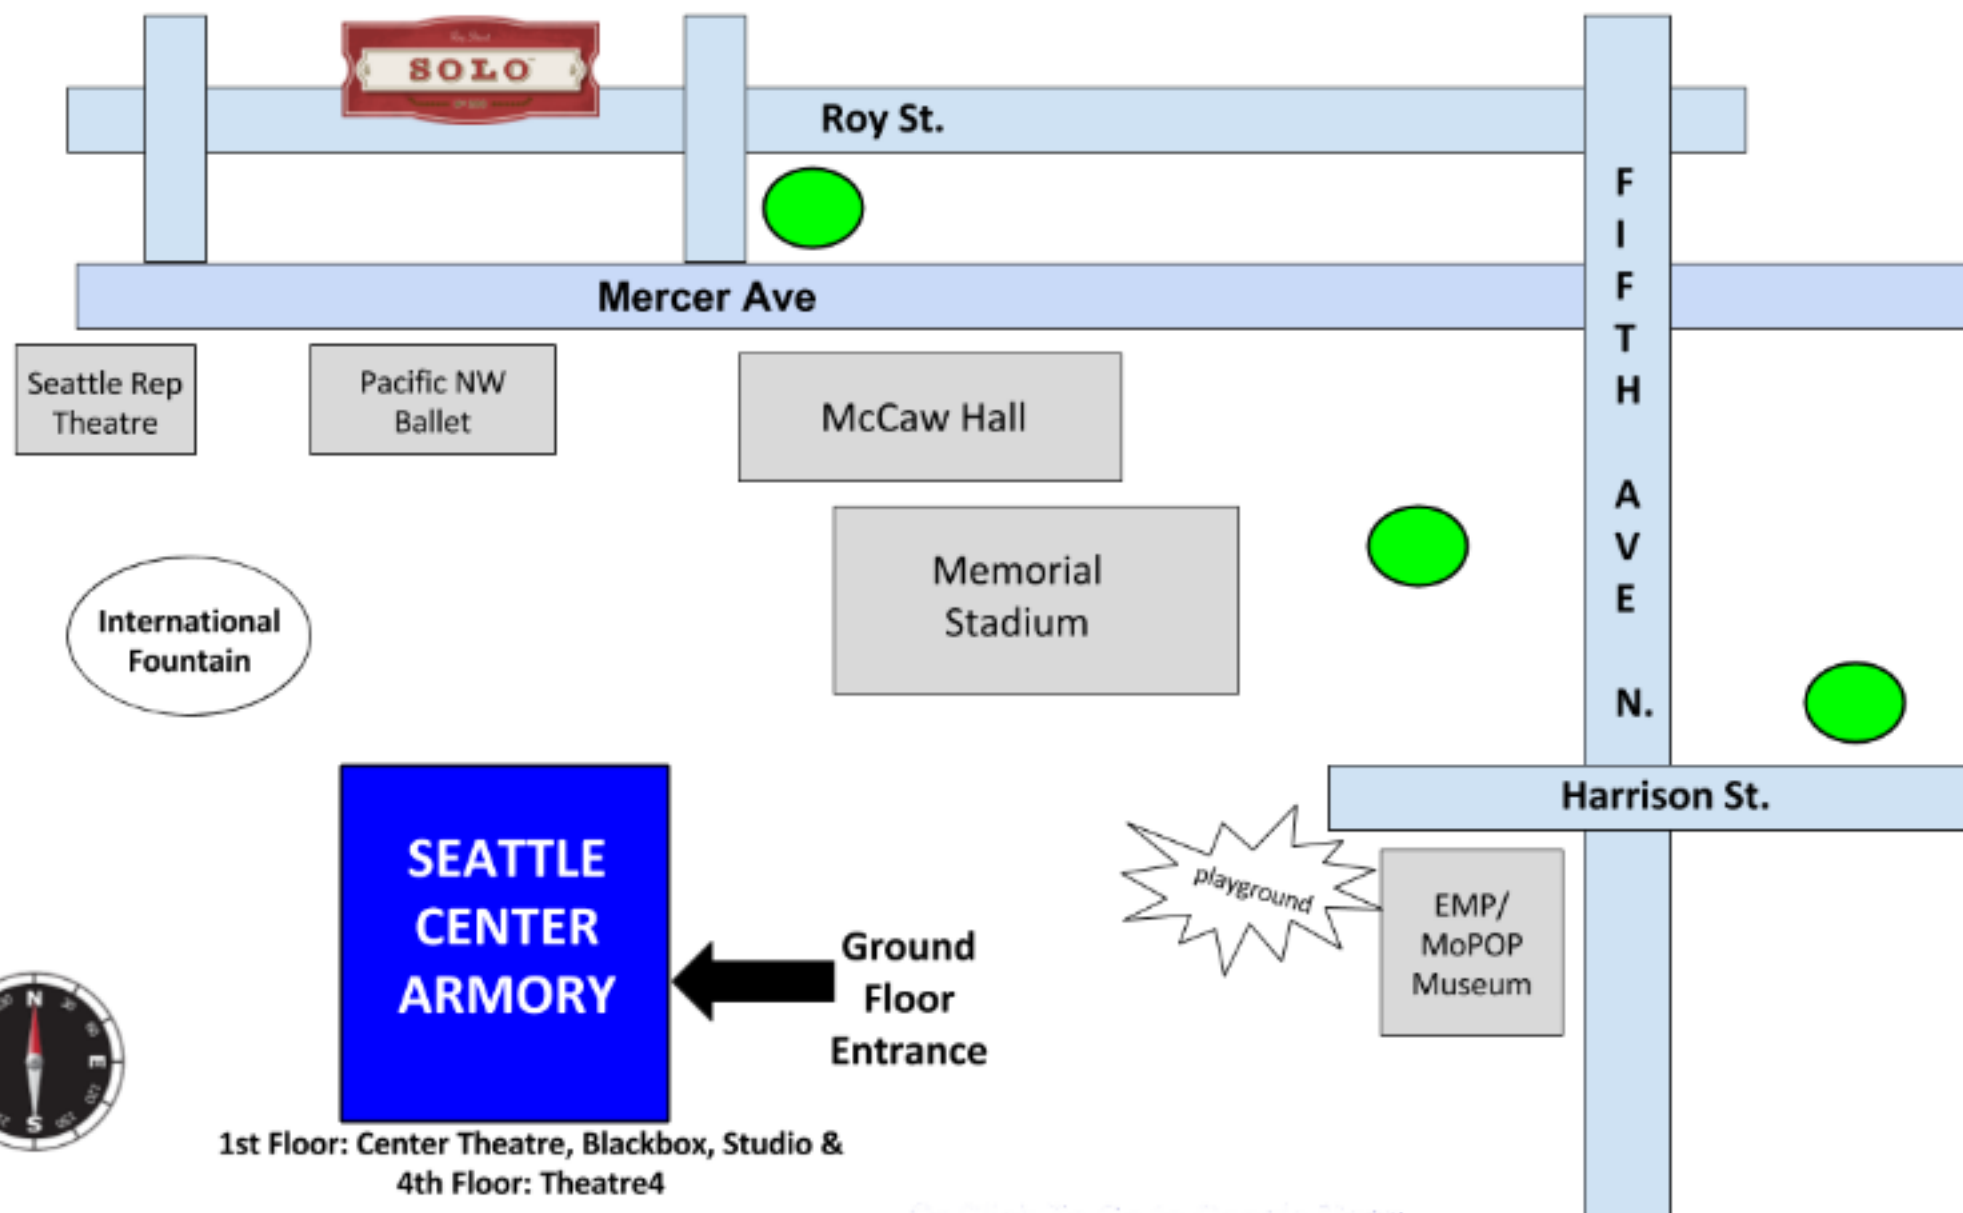

seattle Fringefest 2017

Capitol Hill Map

-  Eclectic Theater Venue
1214 10th Ave. Seattle, WA 98122
-  #2 Bus Stop
-  Paid Parking Lot
-  Saint John's Bar & Eatery (21+)
719 E. Pike St. Seattle, WA 98122

Metered Street Parking is Limited (With A Credit Card)

seattle Fringefest 2017

Seattle Center Map

-  Seattle Center Armory
305 Harrison St. Seattle, WA 98103
Theatre Puget Sound Venues
-  #2 Bus Stop (not shown) on 1st Ave N. + Roy St.
-  Paid Parking Lot
-  Solo Bar
200 Roy St Seattle, WA 98103

SEATTLE CENTER ARMORY
Ground Floor Entrance
1st Floor: Center Theatre, Blackbox, Studio & 4th Floor: Theatre4